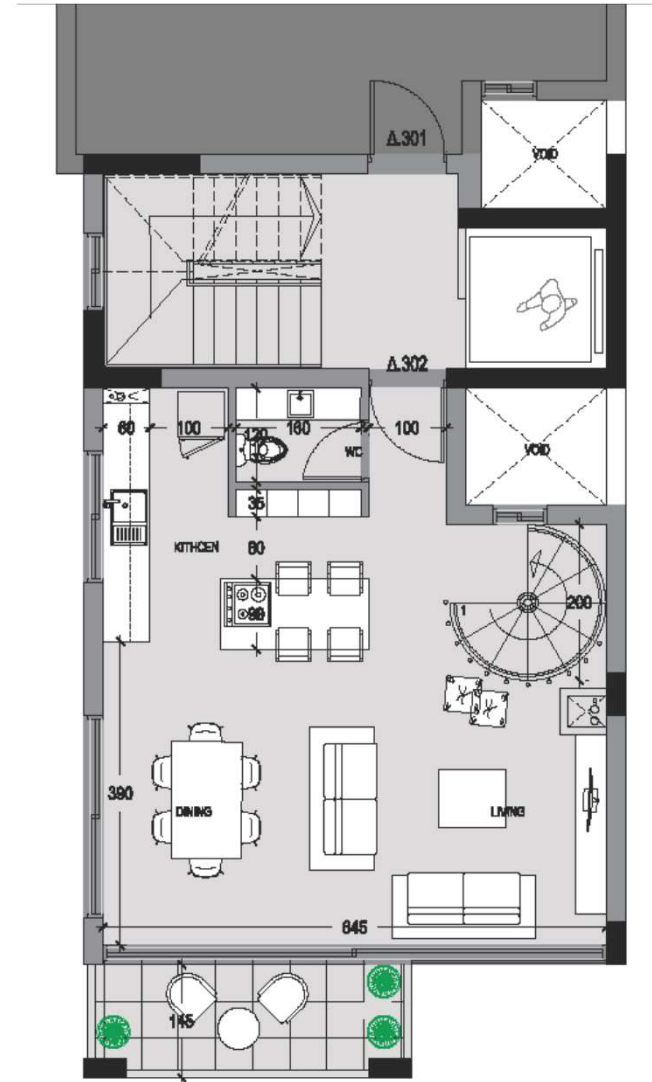

Floor plans

2 Km

City Centre

3 Km

Beach

0,5 Km

Metropolis Mall

1 – 4 Km

Academic Institutions

2 – 5 Km

Landmarks

3rd Floor

El Greco
RESIDENCE