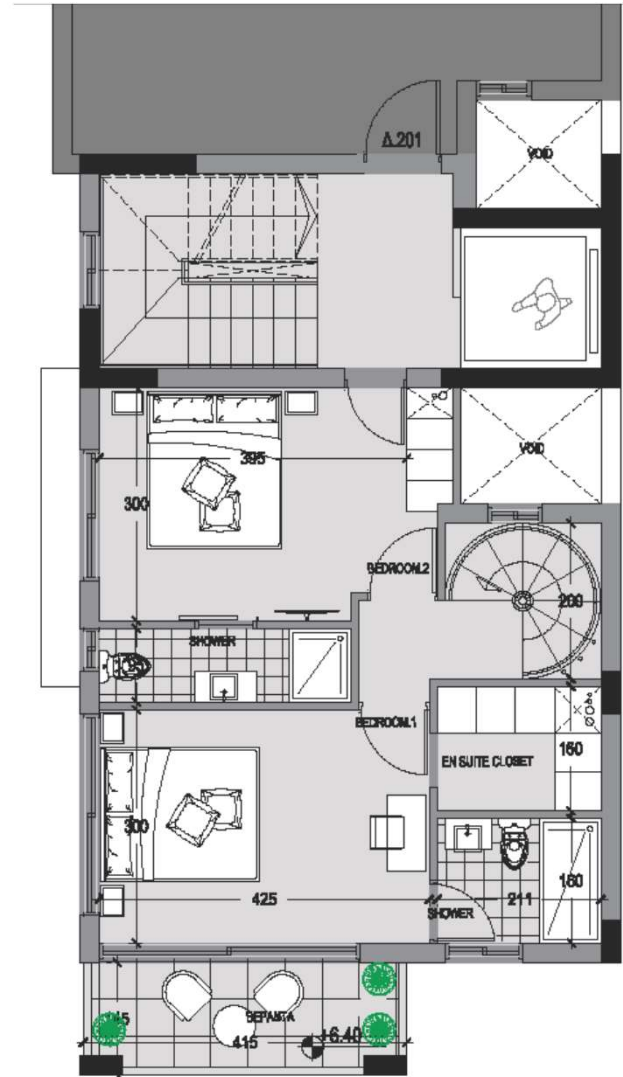

EL GRECO RESIDENCE

Residential Development
El Greco Street - Larnaca

+357 99 531241
www.cyconhomes.com
info@cyconhomes.com

El Greco
RESIDENCE

El Greco
RESIDENCE

Floor plans

m² 121.00 m2

Indoor Area

 2

Bedrooms

 12.00 m2

Verandas

 4

Bathrooms

 1

Parking Spaces

 46.00 m2

Roof Garden

2nd floor

El Greco
RESIDENCE

Floor plans

2 Km

City Centre

3 Km