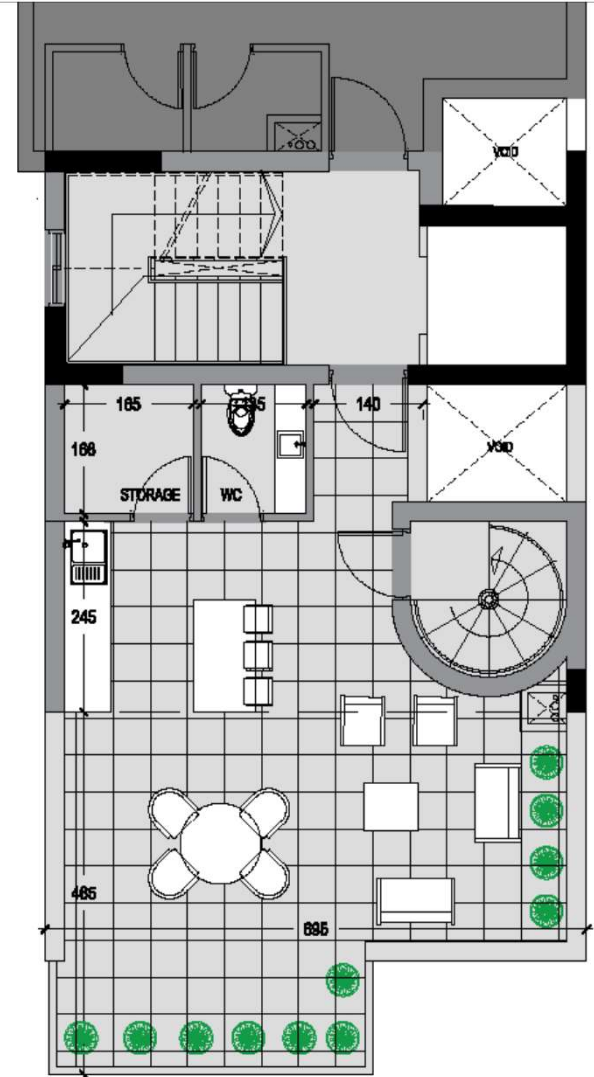

 2

Bedrooms

 12.00 m2

Verandas

 4

Bathrooms

 1

Parking Spaces

 46.00 m2

Roof Garden

2nd floor

El Greco
RESIDENCE

Floor plans

2 Km

City Centre

3 Km

El Greco
RESIDENCE

Floor plans

Nicosia

Limassol

Larnaca Airport

4th Floor

El Greco
RESIDENCE