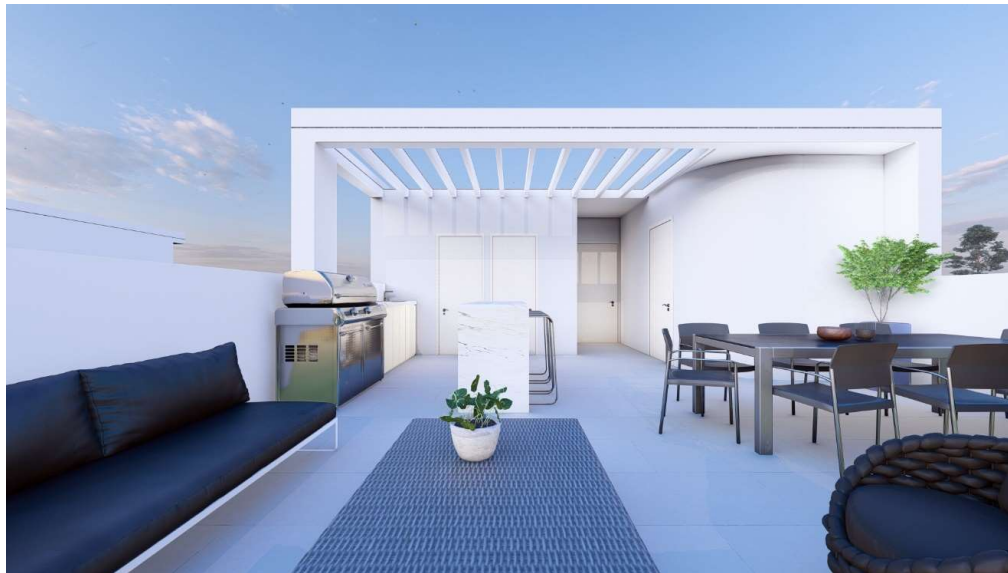

Floor plans

4th Floor

El Greco
RESIDENCE